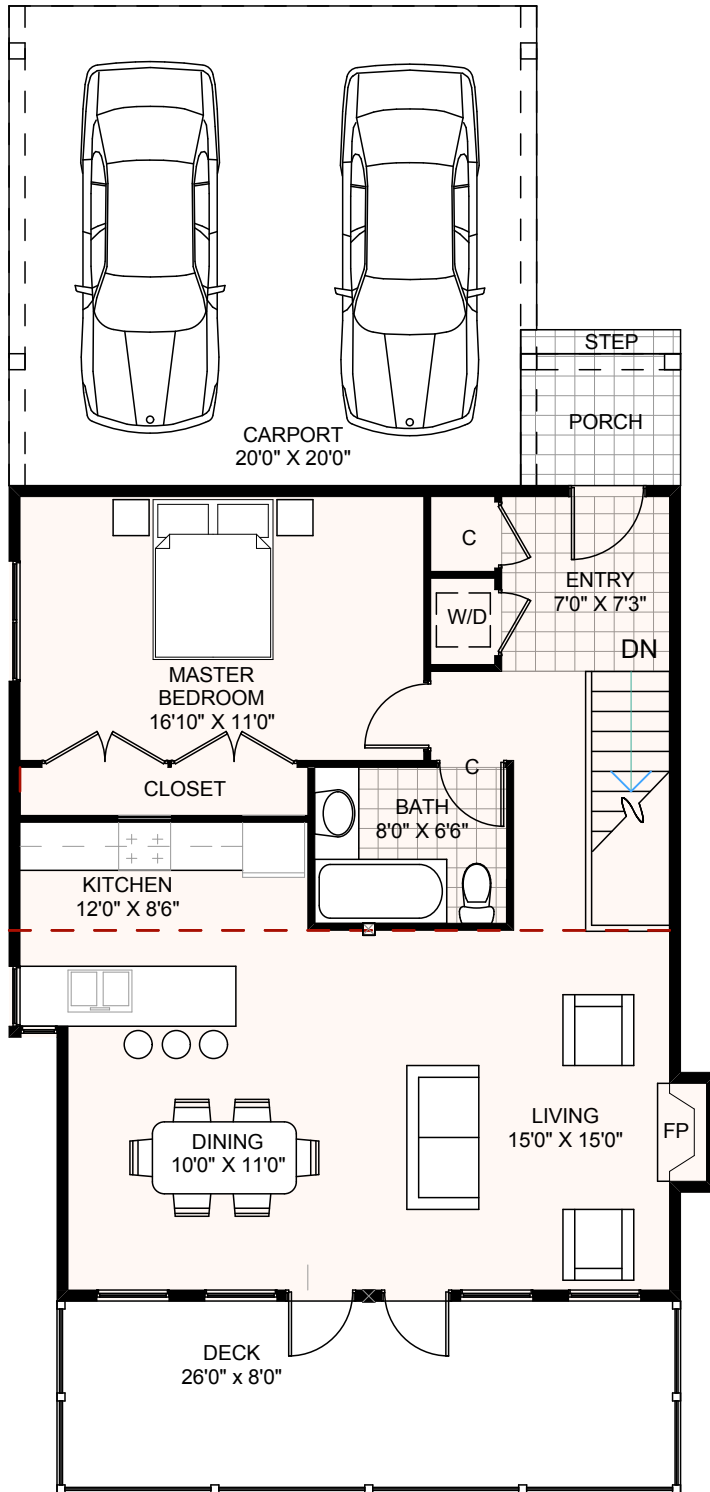

TALLWOODS

MAIN FLOOR

TOTAL LIVING 1814 SF
 TOTAL DECKS 416 SF
 CARPORT / GARAGE 400 SF

TALLWOODS

LOWER FLOOR

TALLWOODS