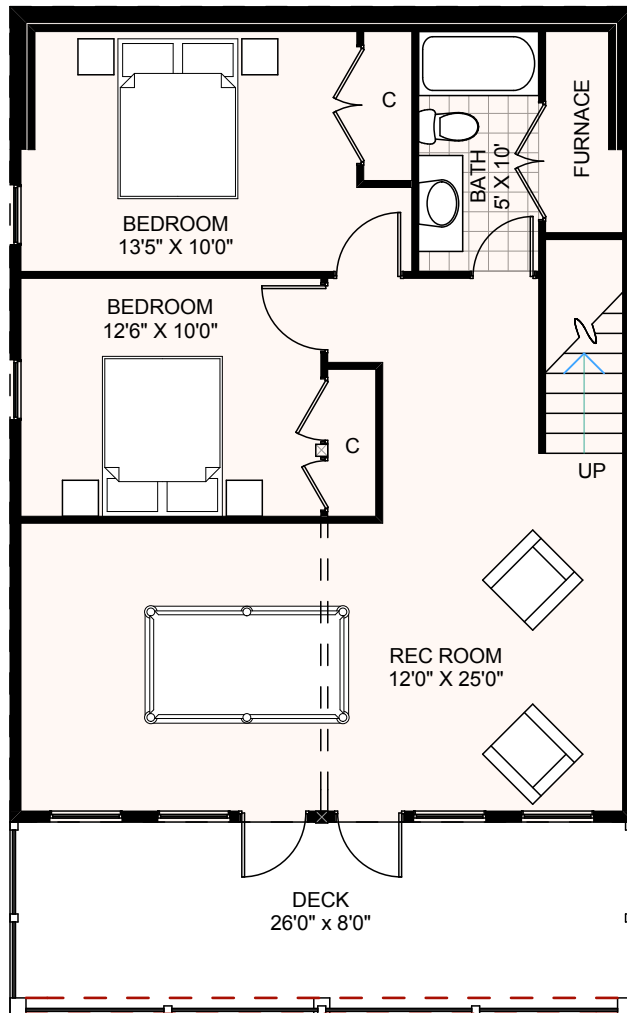

TALLWOODS

MAIN FLOOR

TOTAL LIVING 1814 SF
 TOTAL DECKS 416 SF
 CARPORT / GARAGE 400 SF

TALLWOODS

LOWER FLOOR

TALLWOODS