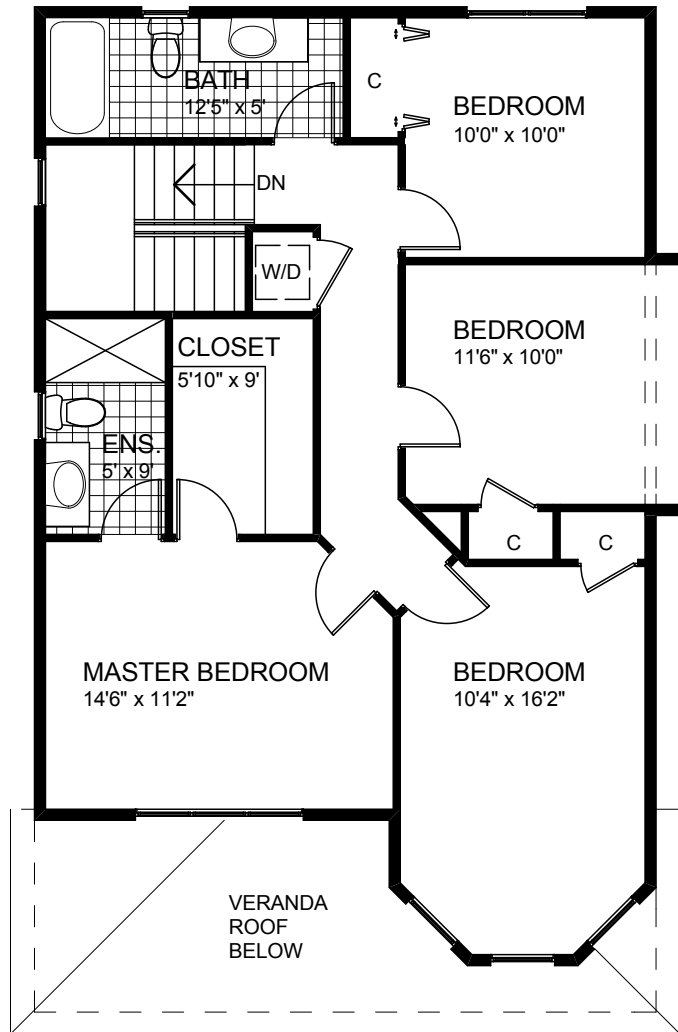

ROSSLANDER  
 MAIN FLOOR 880 SF  
 DECK 207 SF

ROSSLANDER  
 UPPER FLOOR 952 SF

ROSSLANDER  
FRONT  
VIEW