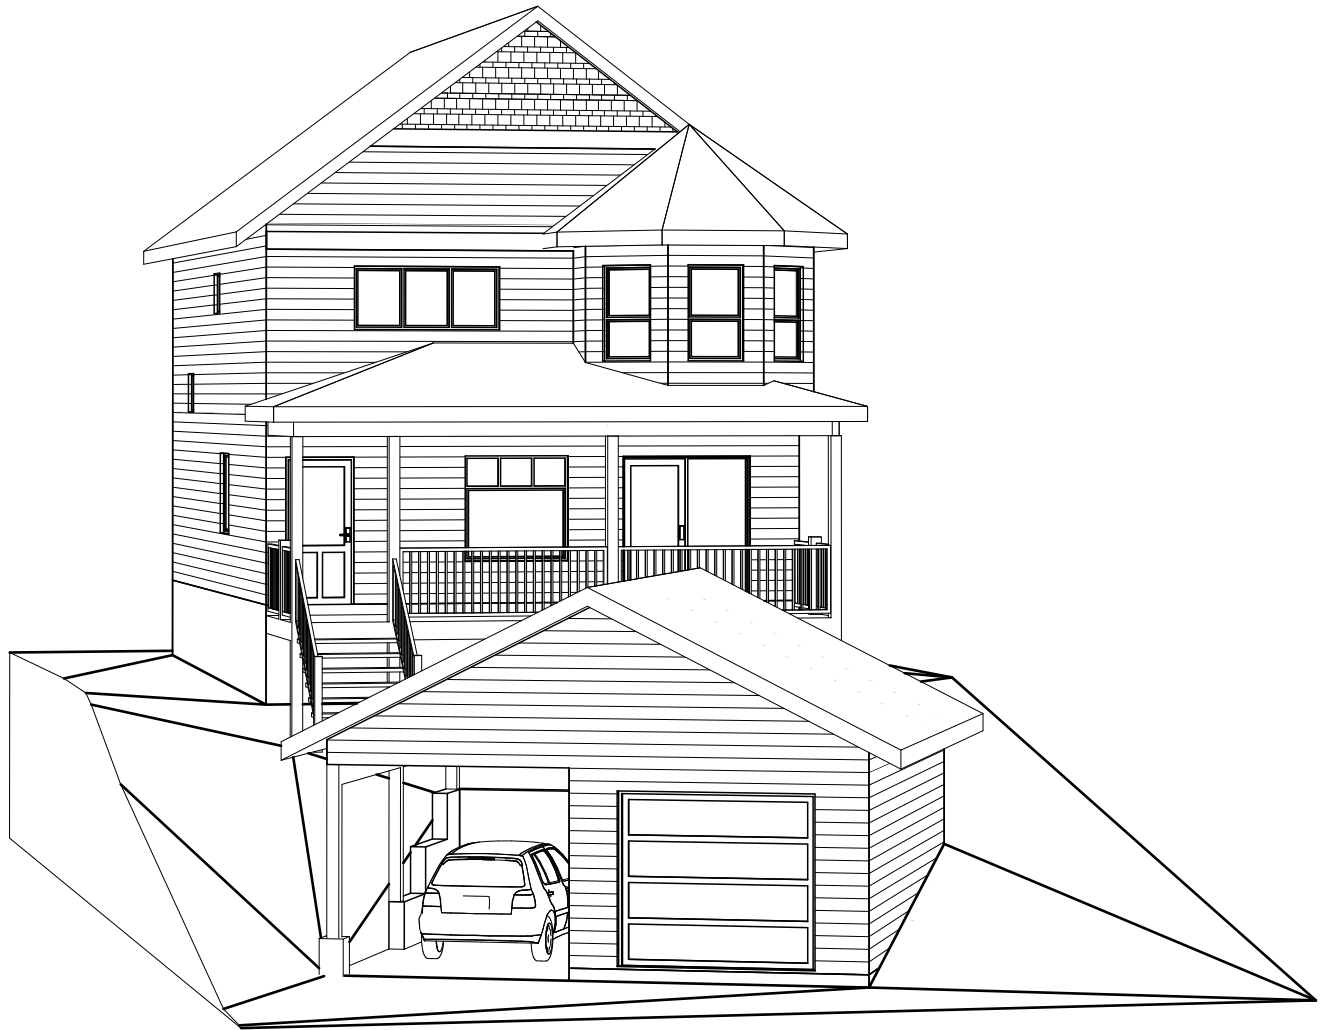

ROSSLANDER  
 MAIN FLOOR 880 SF  
 DECK 207 SF

ROSSLANDER  
 UPPER FLOOR 952 SF

ROSSLANDER  
FRONT  
VIEW